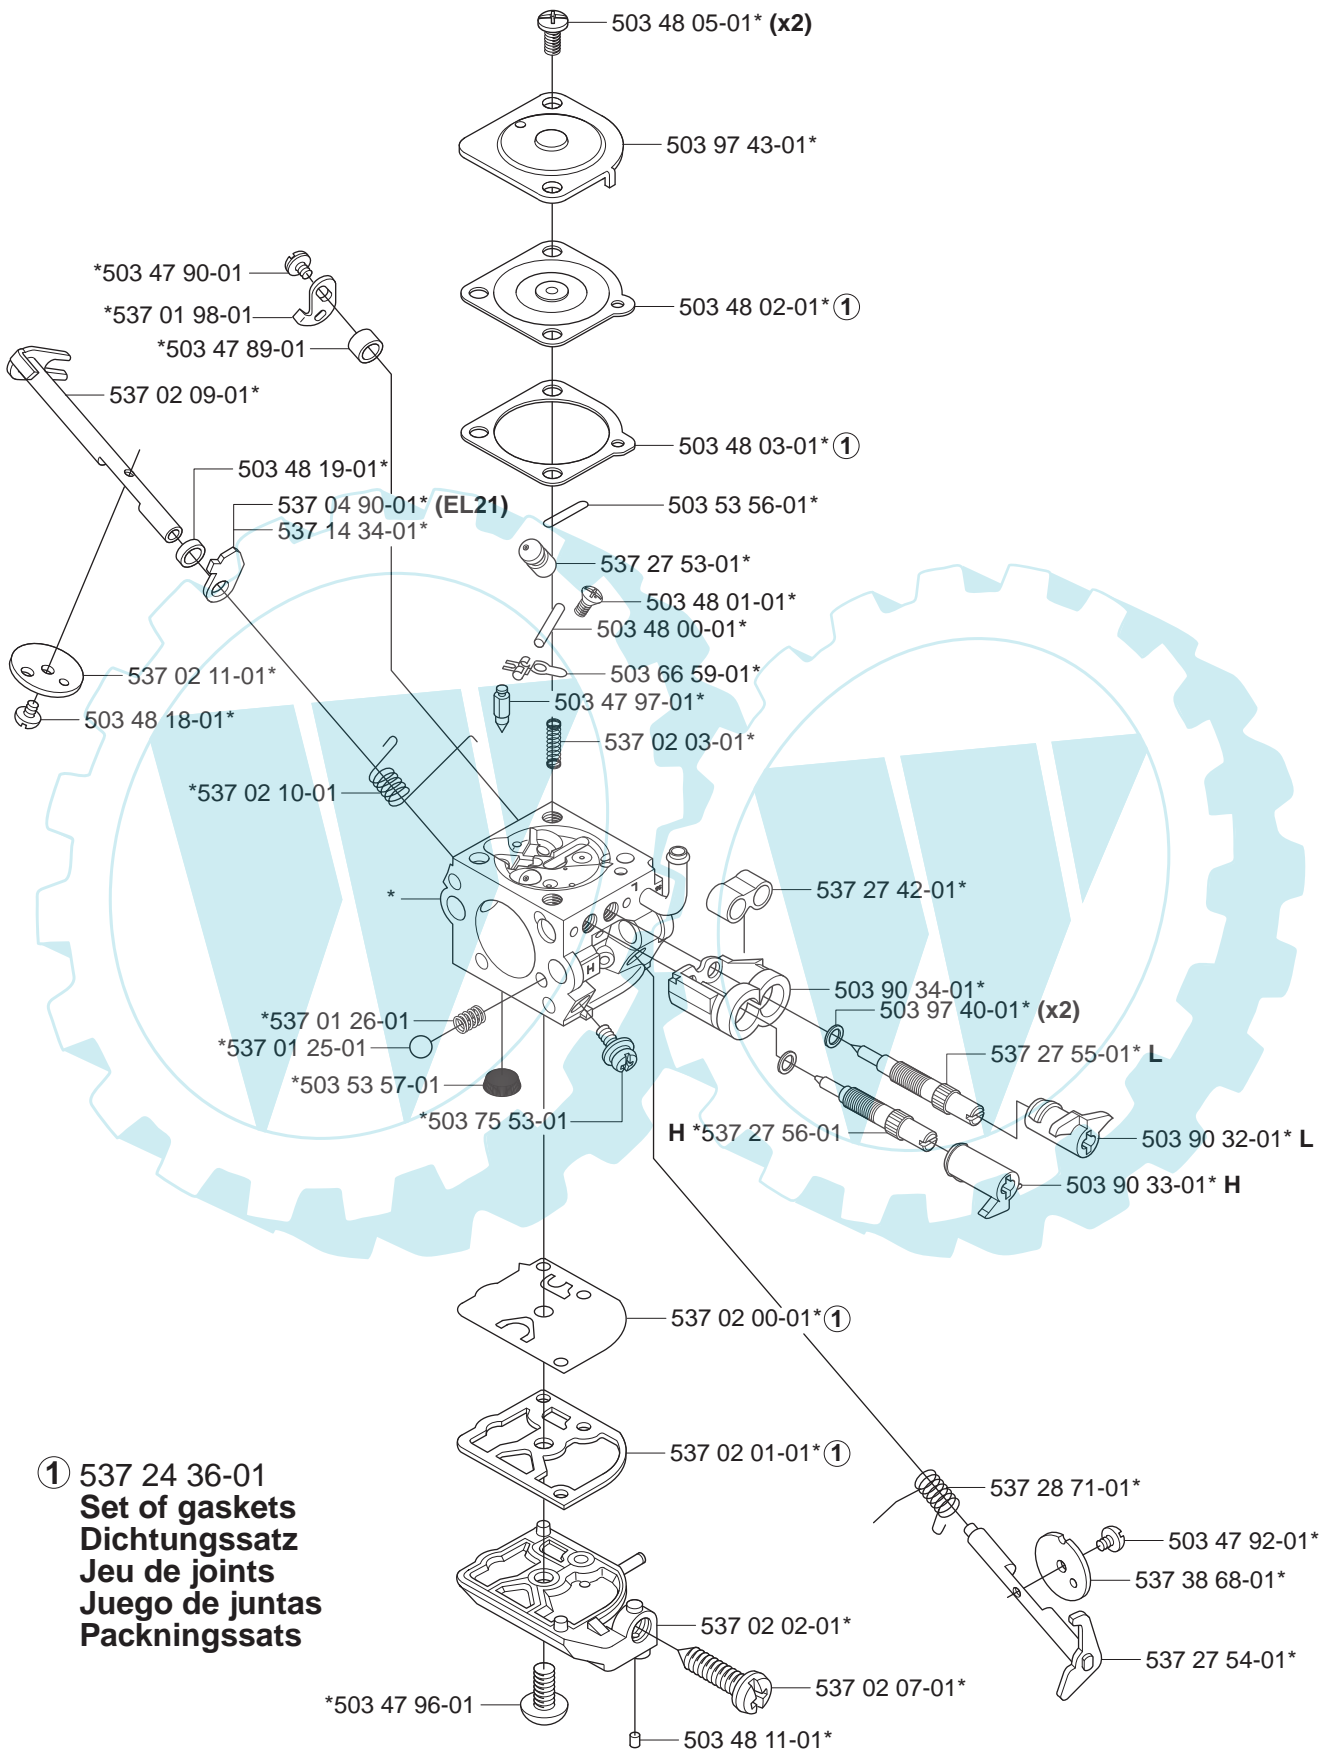

R *compl 503 28 31-16 (FC,FCS) Zama C1Q-EL21
*compl 503 28 31-17 (BC) Zama C1Q-EL22

**Zama C1Q-EL21
Zama C1Q-EL22**