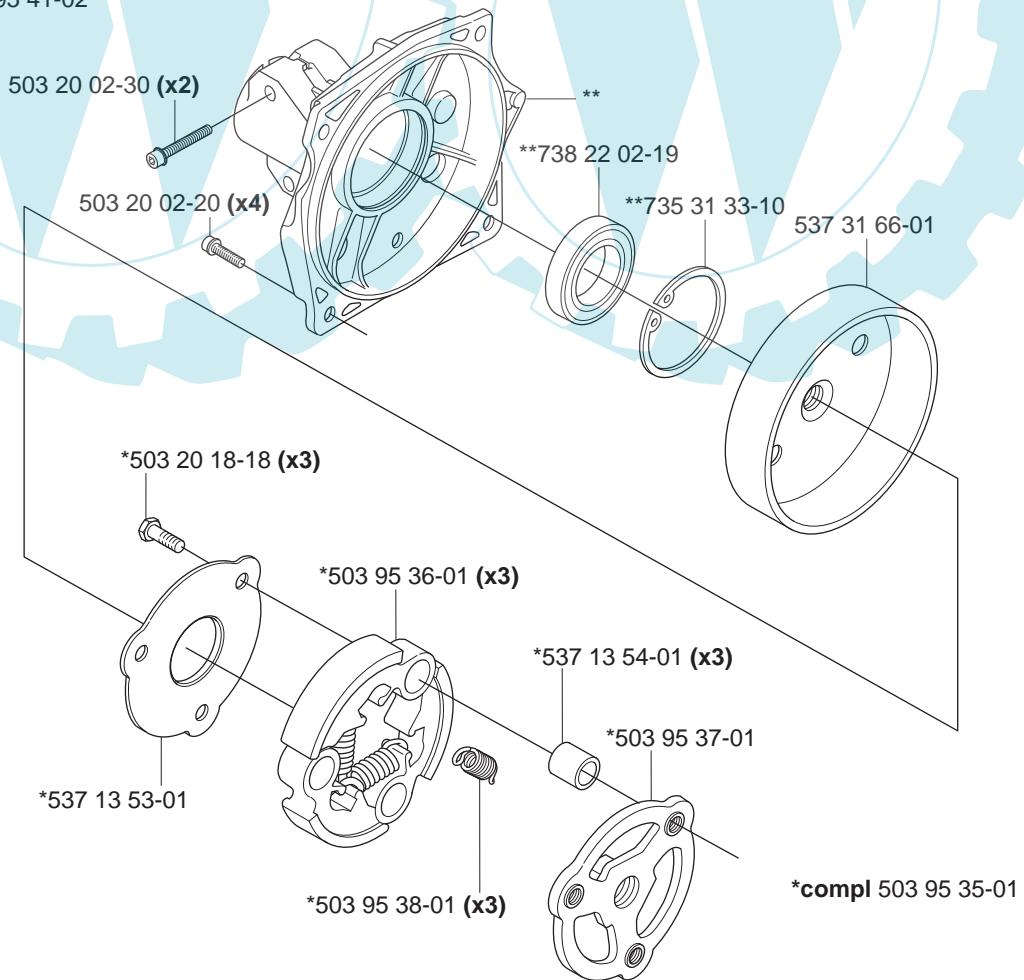

L= 1354mm Ø= 32,2mm FC, FCS
 L= 1465mm Ø= 32,2mm BC

L= 1401mm Ø= 9mm FC, FCS
 L= 1512mm Ø= 9mm BC

537 29 47-02
 537 29 47-03 (US, Can)

C

D

E

*compl 537 18 35-15 (BC)

F

*compl 502 28 37-06 (FC, FCS)

G

H

*compl 503 94 90-01 (CAT)
 *compl 503 94 90-02

J

K *compl 503 94 78-01

L

*compl 503 95 33-01

M *compl 503 95 64-02 (FCS \varnothing 41mm 43cc)
*compl 503 95 63-02 (BC,FC \varnothing 42mm 45cc)

N **compl 503 95 41-02

P

*compl 537 18 97-02

Q

*compl 537 23 04-01

R *compl 503 28 31-16 (FC,FCS) Zama C1Q-EL21
 *compl 503 28 31-17 (BC) Zama C1Q-EL22