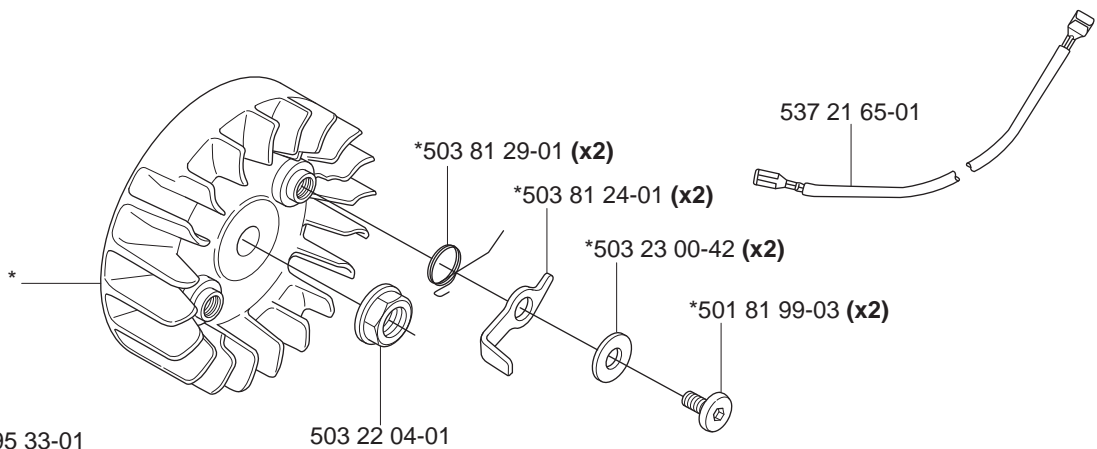

L= 1354mm Ø= 32,2mm FC, FCS
 L= 1465mm Ø= 32,2mm BC

L= 1401mm Ø= 9mm FC, FCS
 L= 1512mm Ø= 9mm BC

537 29 47-02
 537 29 47-03 (US, Can)

C

D

E

*compl 537 18 35-15 (BC)

F

*compl 502 28 37-06 (FC, FCS)

G

H

*compl 503 94 90-01 (CAT)
 *compl 503 94 90-02

J

K *compl 503 94 78-01

L

*compl 503 95 33-01

M *compl 503 95 64-02 (FCS \varnothing 41mm 43cc)
*compl 503 95 63-02 (BC,FC \varnothing 42mm 45cc)

N **compl 503 95 41-02

P

*compl 537 18 97-02

Q

*compl 537 23 04-01

R *compl 503 28 31-16 (FC,FCS) Zama C1Q-EL21
 *compl 503 28 31-17 (BC) Zama C1Q-EL22