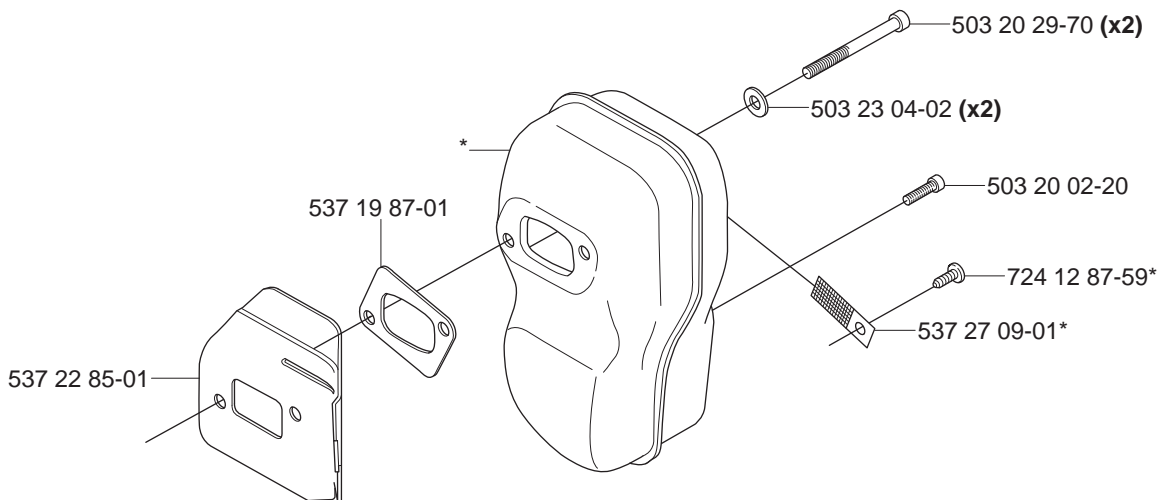

L= 1354mm Ø= 32,2mm FC, FCS
 L= 1465mm Ø= 32,2mm BC

L= 1401mm Ø= 9mm FC, FCS
 L= 1512mm Ø= 9mm BC

537 29 47-02
 537 29 47-03 (US, Can)

C

D

E

*compl 537 18 35-15 (BC)

F

*compl 502 28 37-06 (FC, FCS)

G

H

*compl 503 94 90-01 (CAT)
 *compl 503 94 90-02

J

K *compl 503 94 78-01

L

*compl 503 95 33-01